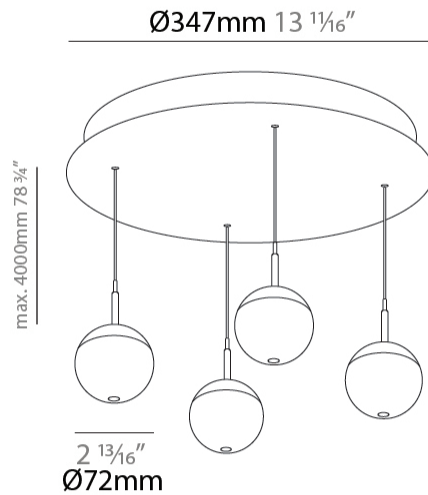

GENERAL

Series: G-Mini Round
Subseries: G-Mini Round Snooker Metal
Partner: Prolicht
Division: Architectural
Installation: Suspension
Product Type: Clusters
Mounting Location: Ceiling
Light Distribution: Downlight

PHYSICAL

Shape: Sphere
Diameter (mm): 347
Diameter (in): 13 13/16
Height (mm): 72
Height (in): 2 13/16
Fixture Finish: CHR
Holder Finish: SSR / BKV / CWI / CRY / HAB / LAG / UFT / ITA / RUA / RUR / MIC / FTG / MYG / TWT / LOD / PUS / FRO / FUP / KIA / POP / BLS / SPG / MEY / GOH / GUM / CHC / COM / ABZ / JAG
Fixture Material: Aluminum Die Cast
Cable Details: 2000mm/78 3/4" or 4000mm/157 1/2" Cable - Color Options: Black / White / Orange / Red / Green

ELECTRICAL

Lamp Type: LED (Zhaga Standard)
Input Wattage (W): 26
Total Output Wattage (W): 23.7
Dimming: Tri-Mode (Non-Dimming and Phase Dimming (120Vac only) and 0-10V Dimming)
Driver Included: Yes
Driver Location: Integrated
Driver Type: Constant Current - Universal
Driver Class: Class 2
Input Voltage (V): 120 - 277

LED

Color Temperature (°K): 2700 / 3000 / 3500 / 4000
Max. Delivered Lumen (lm): 1240 / 1313 / 1386 / 1423
Nominal Lumen (lm): 1840 / 1949 / 2057 / 2112
CRI: >90 CRI
Lamp Life (hrs): 50000

OPTICAL

Beam Angle: 32 / 58

RATINGS AND CERTIFICATIONS

Certified By: Certified for North American Standards
IP rating: IP20