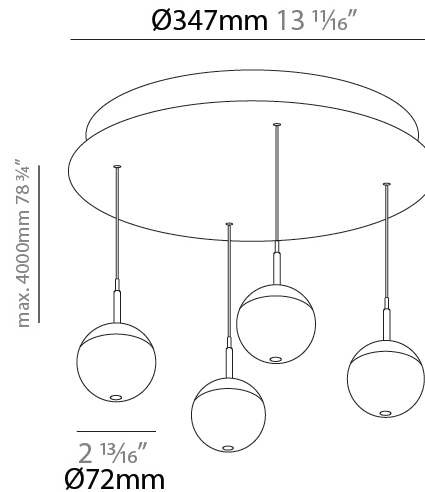

GENERAL

Series: G-Mini Round
Subseries: G-Mini Round Snooker Metal
Partner: Prolicht
Division: Architectural
Installation: Suspension
Product Type: Clusters
Mounting Location: Ceiling
Light Distribution: Downlight

PHYSICAL

Shape: Sphere
Diameter (mm): 347
Diameter (in): 13 13/16
Length (in): 47 3/4
Height (mm): 72
Height (in): 2 13/16

Fixture Finish: CHR

Holder Finish: SSR / BKV / CWI / CRY / HAB / LAG / UFT / ITA / RUA / RUR / MIC / FTG / MYG / TWT / LOD / PUS / FRO / FUP / KIA / POP / BLS / SPG / MEY / GOH / GUM / CHC / COM / ABZ / JAG

Fixture Material: Aluminum Die Cast

Cable Details: 2000mm/78 3/4" or 4000mm/157 1/2" Cable - Color Options: Black / White / Orange / Red / Green

ELECTRICAL

Lamp Type: LED (Zhaga Standard)
Input Wattage (W): 26
Total Output Wattage (W): 23.7
Dimming: Tri-Mode (Non-Dimming and Phase Dimming (120Vac only) and 0-10V Dimming)
Driver Included: Yes
Driver Location: Integrated
Driver Type: Constant Current - Universal
Driver Class: Class 2
Input Voltage (V): 120 - 277

LED

Color Temperature (°K): 2700 / 3000 / 3500 / 4000
Max. Delivered Lumen (lm): 1240 / 1313 / 1386 / 1423
Nominal Lumen (lm): 1840 / 1949 / 2057 / 2112
CRI: >90 CRI
Lamp Life (hrs): 50000

OPTICAL

Beam Angle: 32 / 58

RATINGS AND CERTIFICATIONS

Certified By: Certified for North American Standards
IP rating: IP20