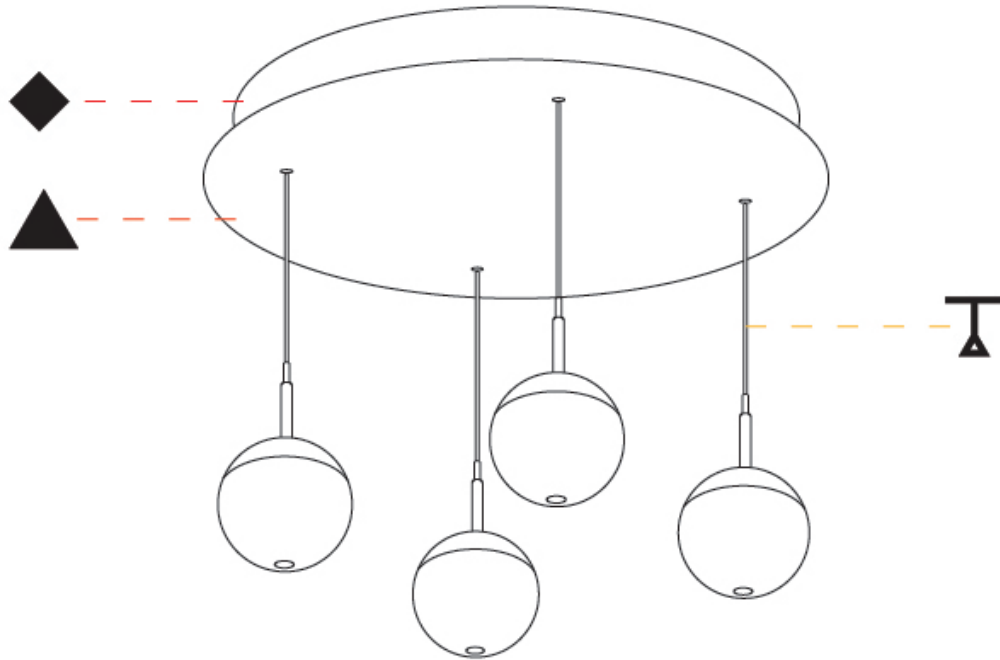

G-MINI ROUND SNOOKER METAL SUSPENSION

A300643-

PROJECT	_____
TYPE	_____
SPECIFIER	_____
QUANTITY	_____
DATE	_____

A