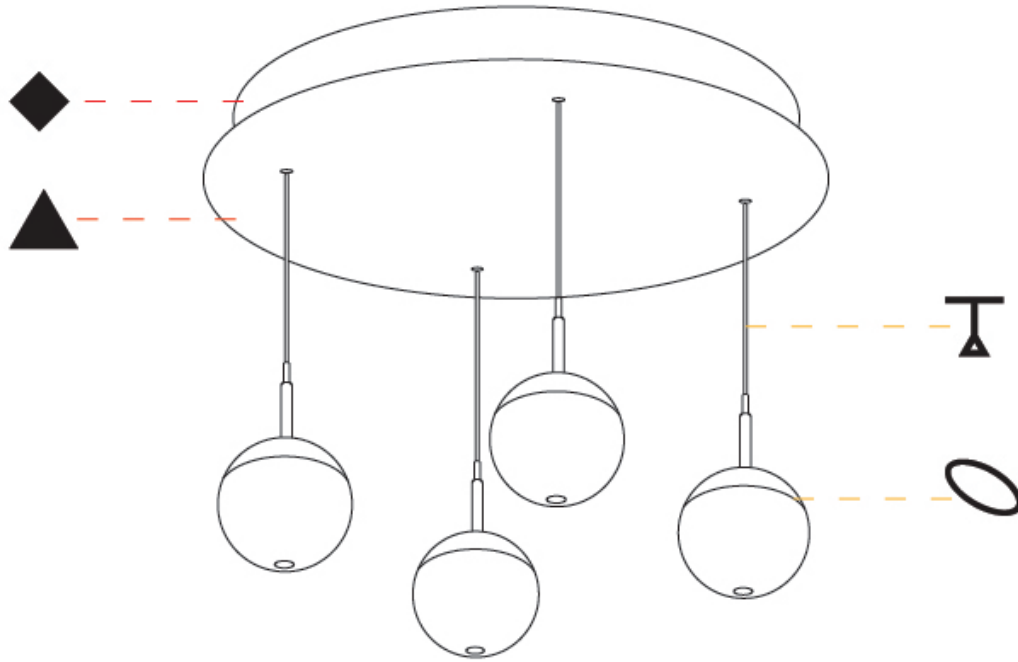

A

G-MINI ROUND SNOOKER METAL SUSPENSION

A300643-

base number LED Dimming Color Temperature Finishes (Diamond) Finish Options Shine Ring Beam Angle Options Cable Options

- To build a product code in our configurator select the specify button on the base model # product page
- To build a manual product code on this datasheet choose from the options listed below in blue font and add the suffix to the base model #